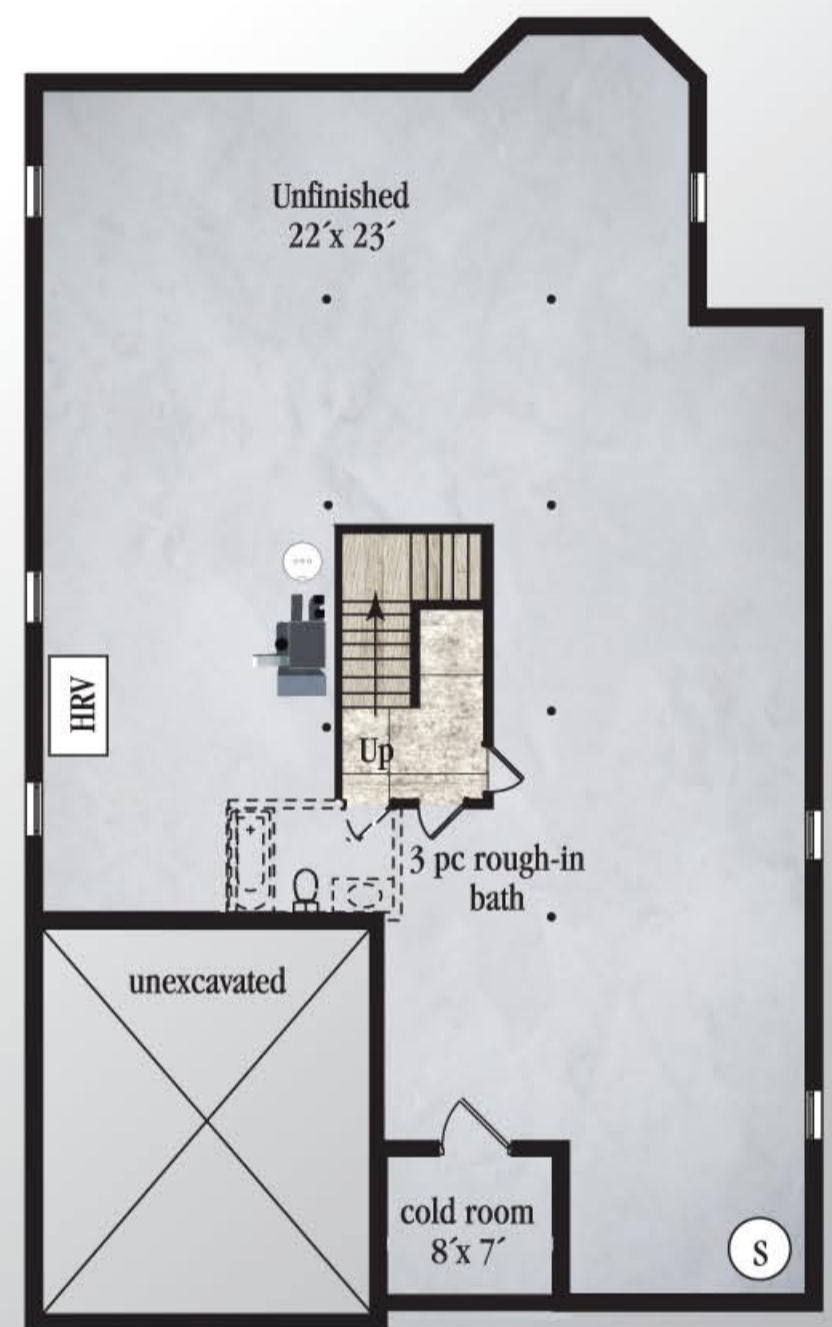

SanDiego
HOMES

Artist's Rendering

SanDiego
HOMES

Artist's Rendering

Sudbury

3 Bed • 2 Bath • 2100 SF

Lower Level

All material, specifications and floor plans are subject to change without notice. All floor plans are approximate dimensions. Actual usable floor space may vary from the stated floor area. Colour representations are approximate and subject to change.
 ©San Diego Homes - Sudbury Floorplan - 2100 SF - May 2016